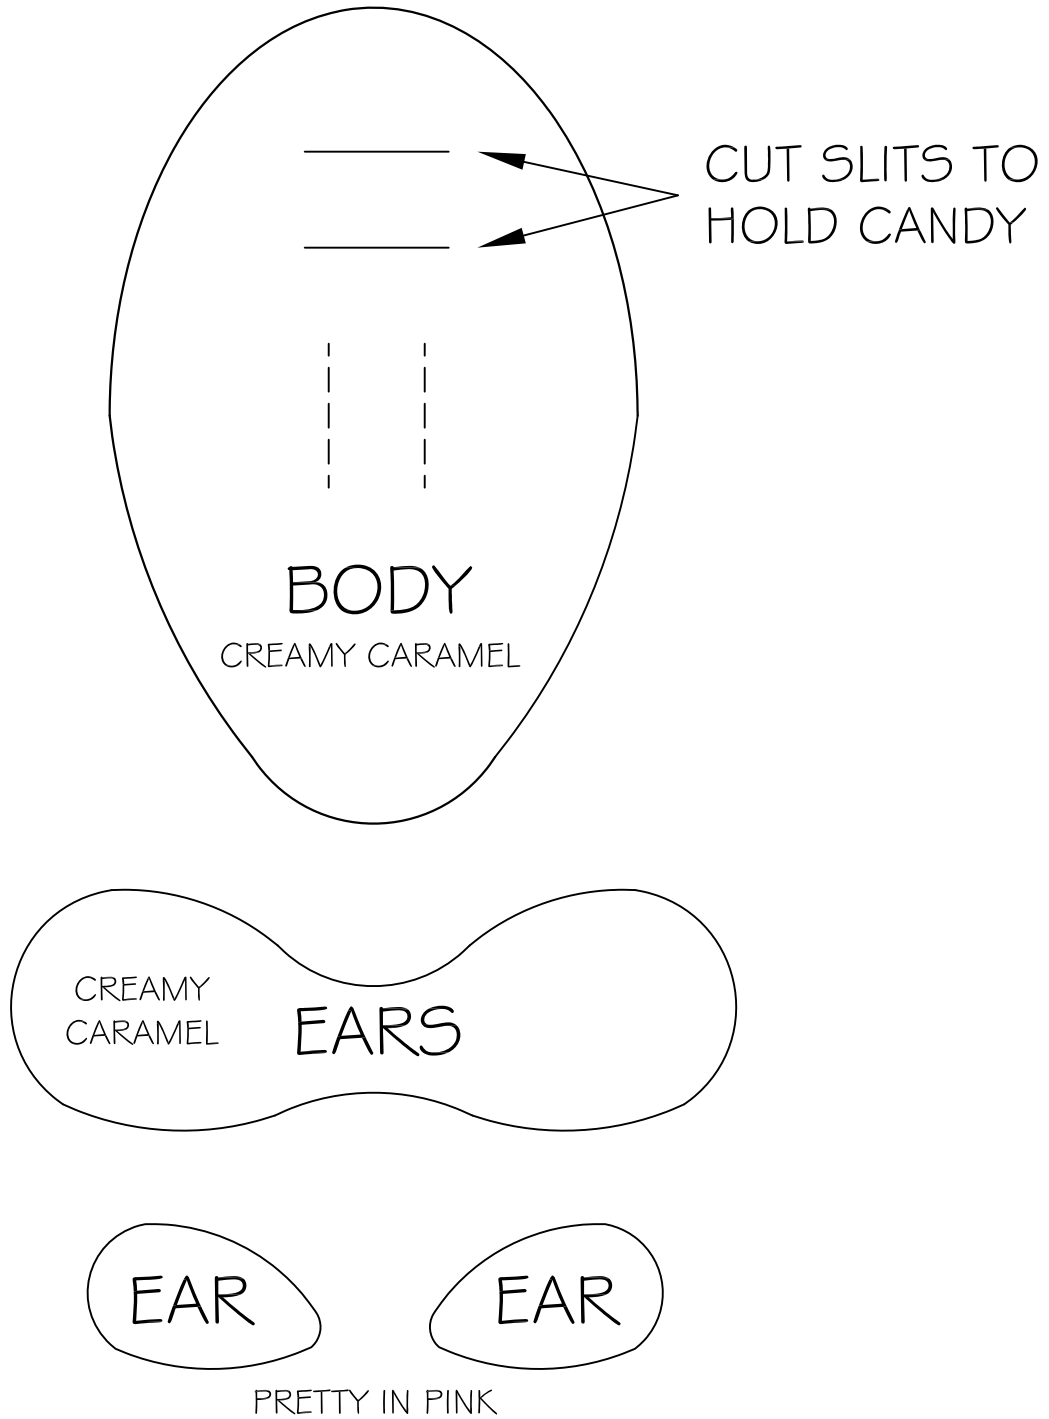

Candy Cane Mouse

EYES: 1/2" CIRCLE PUNCH (BLACK - 2)
NOSE: 1/4" CIRCLE PUNCH (PRETTY IN PINK)